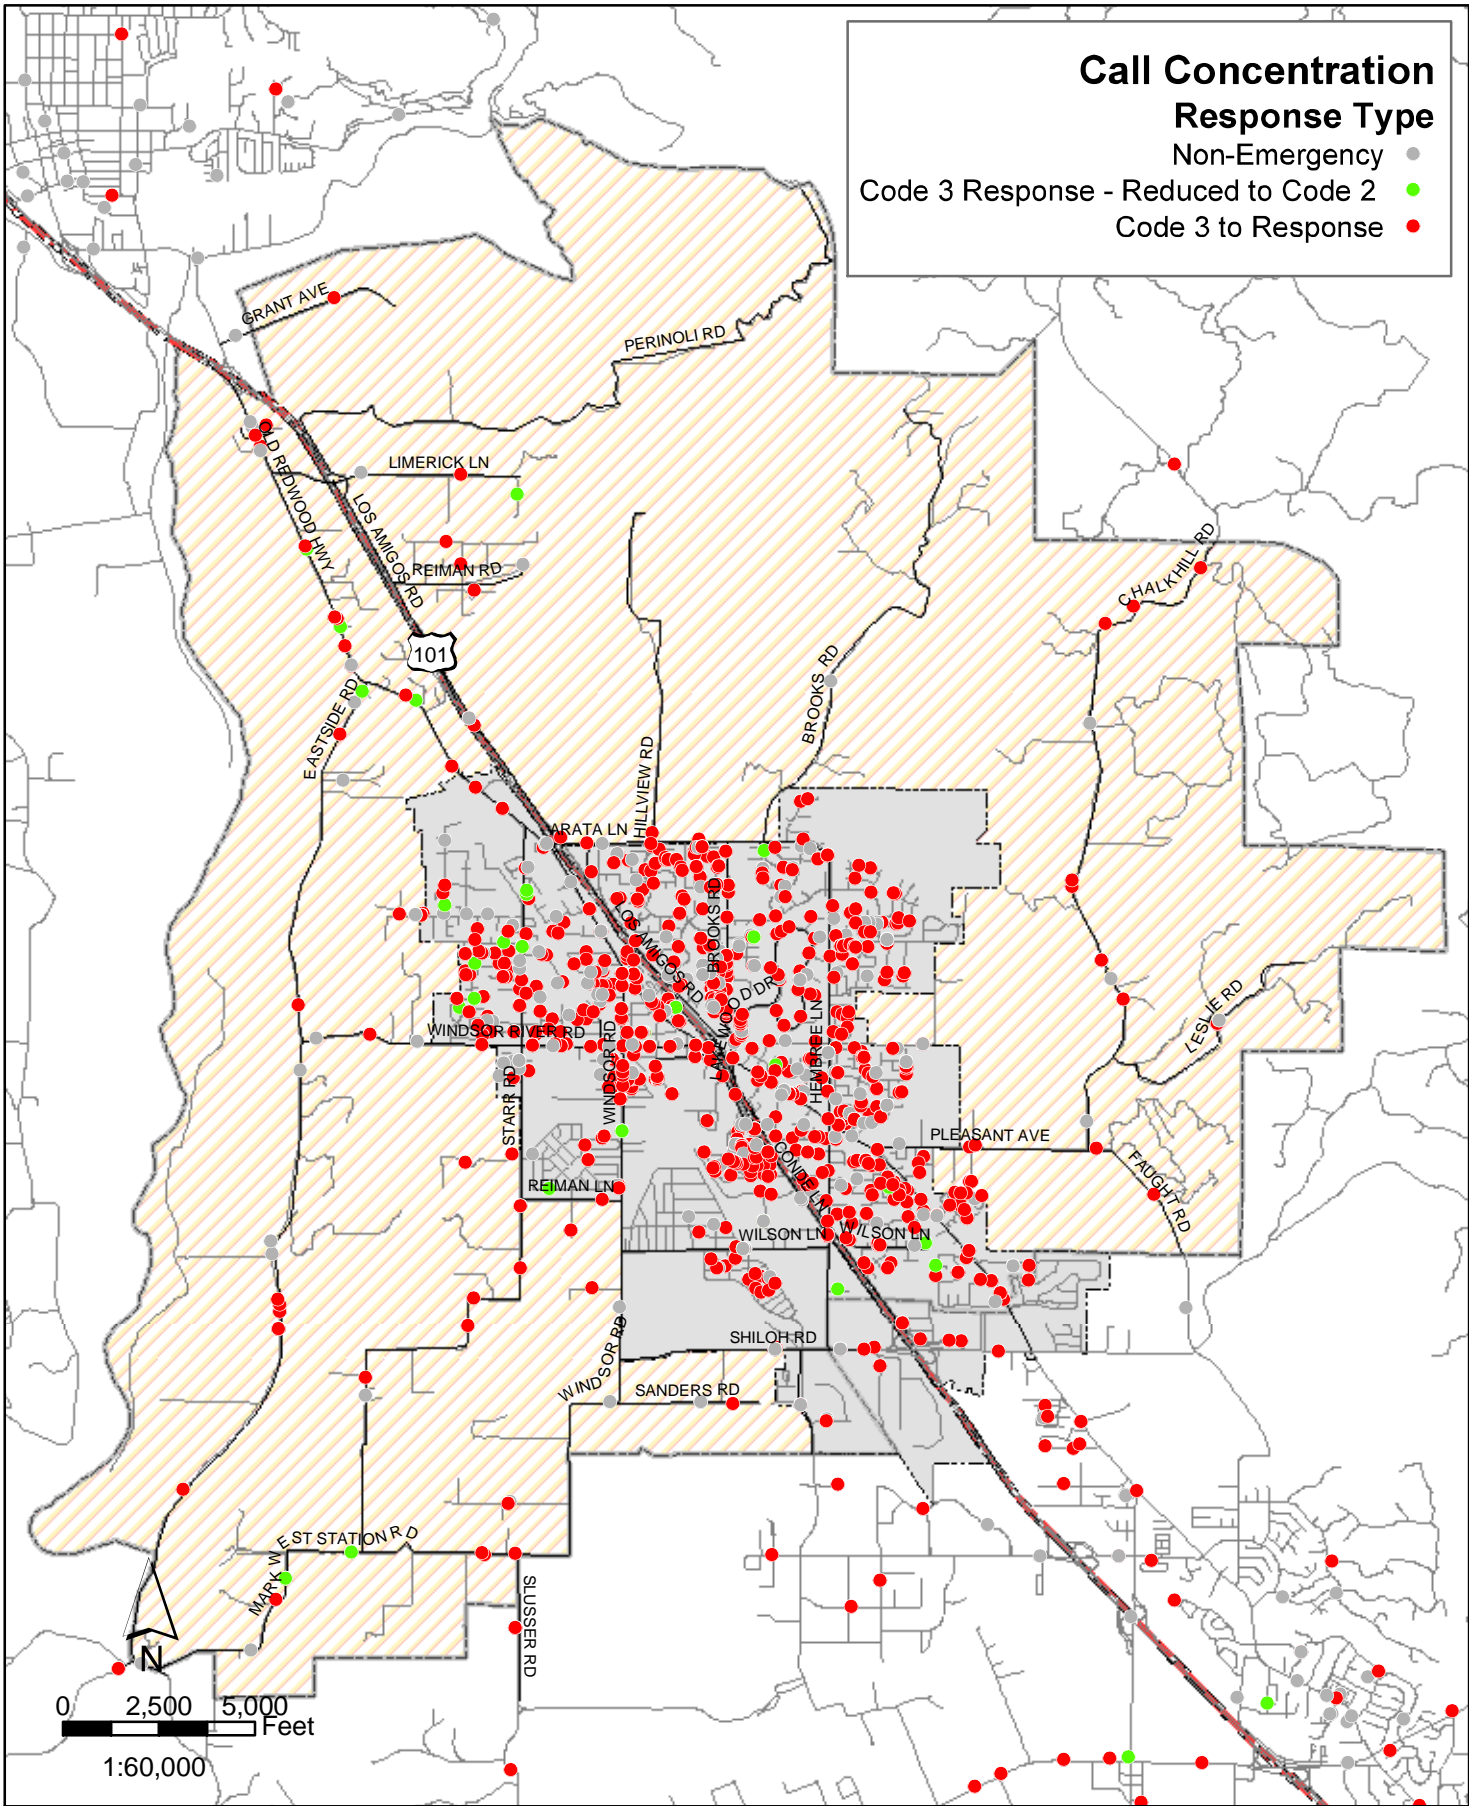

**Call Concentration**

**Response Type**

- Non-Emergency ●
- Code 3 Response - Reduced to Code 2 ●
- Code 3 to Response ●

**Legend**

- WFPD Boundary
- Town of Windsor Boundary
- Highway
- Streets

*2004 Calls for Service*  
*Windsor Fire Protection District*

8200 Old Redwood Highway, Windsor, California 95492 (707) 838-1170