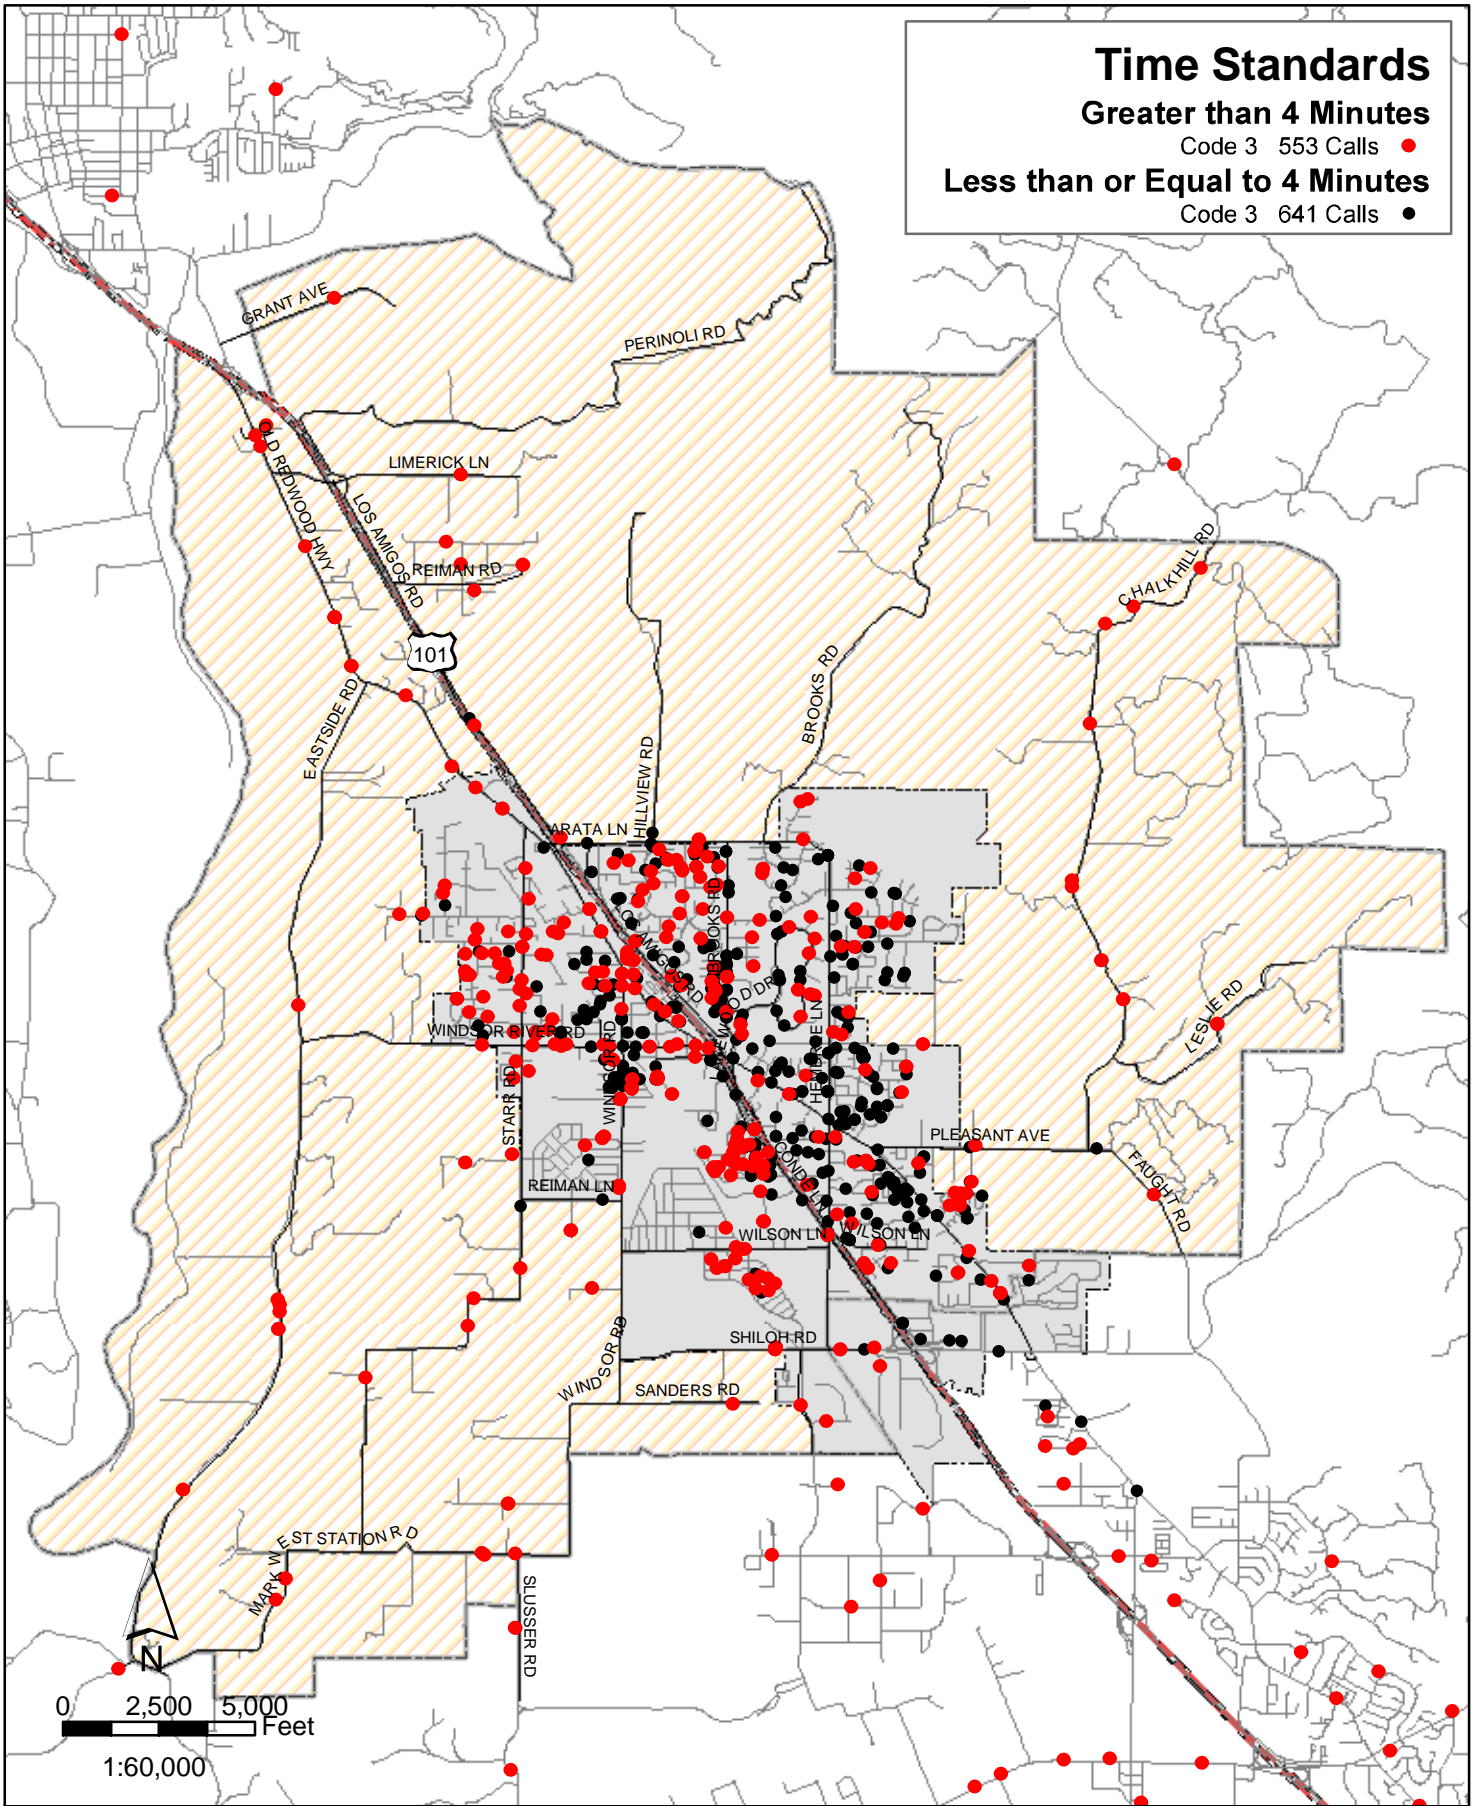

Time Standards

Greater than 4 Minutes

Code 3 553 Calls ●

Less than or Equal to 4 Minutes

Code 3 641 Calls ●

Legend

- WFPD Boundary
- Town of Windsor Boundary
- Highway
- Streets

2004 Calls for Service Windsor Fire Protection District

8200 Old Redwood Highway, Windsor, California 95492 (707) 838-1170