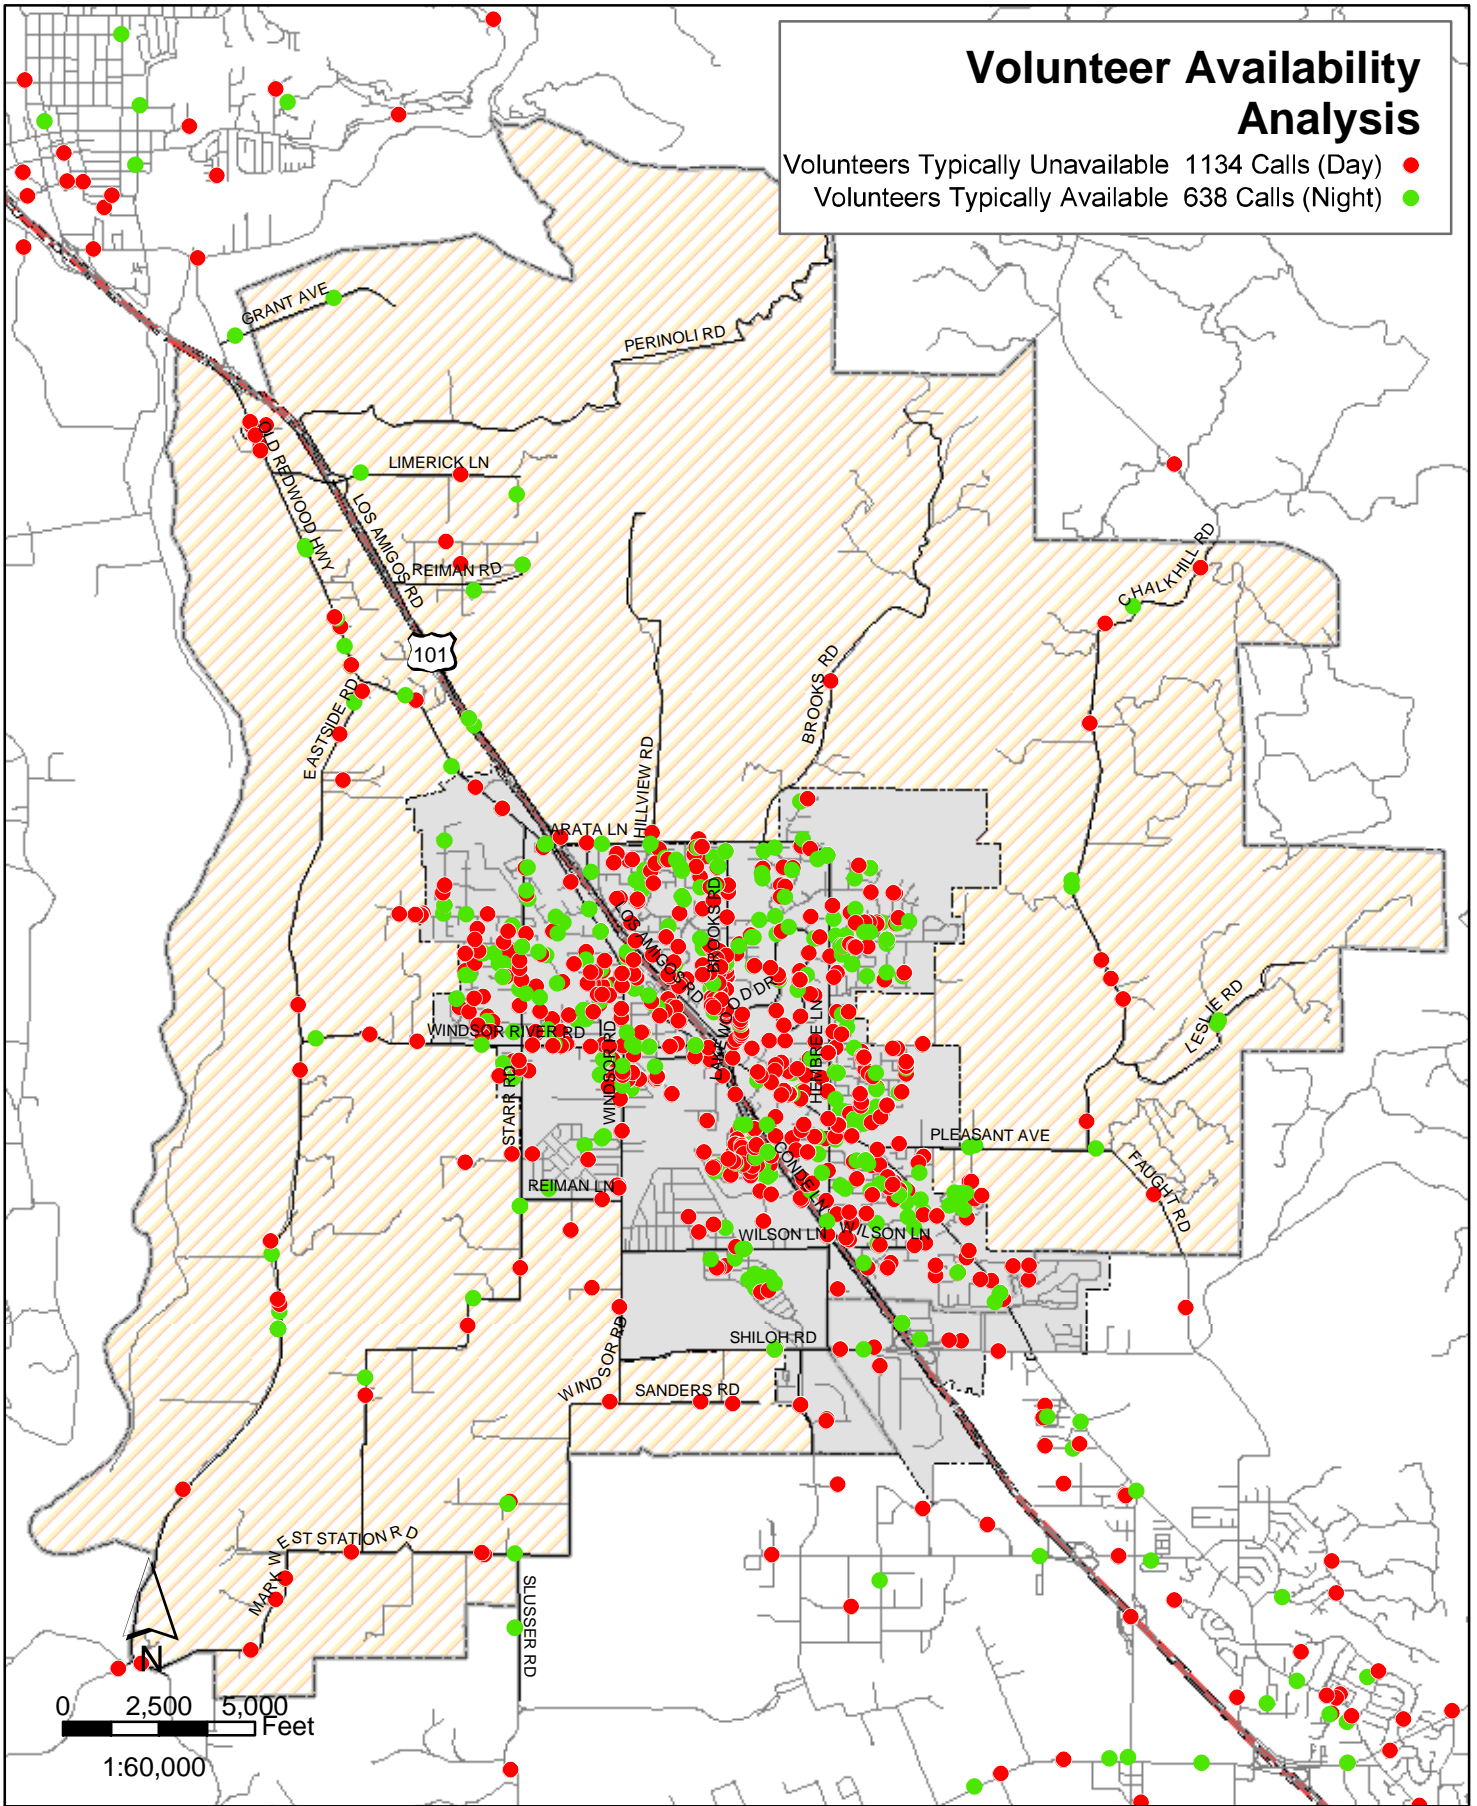

# Volunteer Availability Analysis

Volunteers Typically Unavailable 1134 Calls (Day) ●  
 Volunteers Typically Available 638 Calls (Night) ●

## Legend

- WFPD Boundary
- Highway
- Town of Windsor Boundary
- Streets

*2004 Calls for Service  
 Windsor Fire Protection District*

8200 Old Redwood Highway, Windsor, California 95492 (707) 838-1170