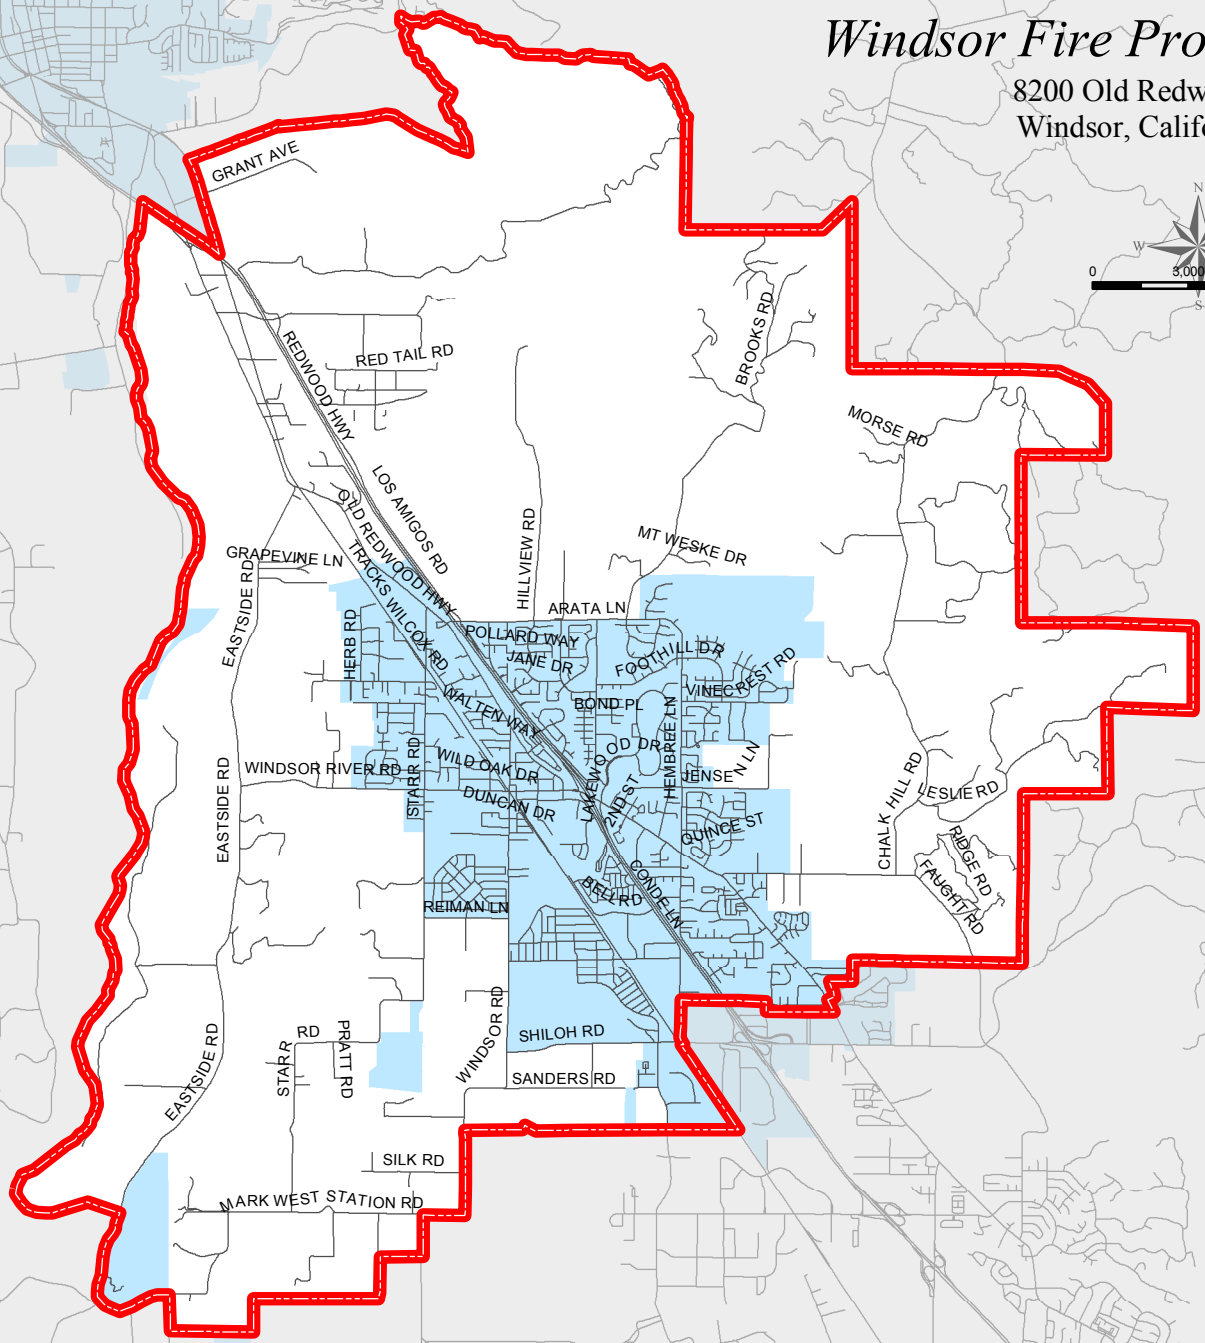

Windsor Fire Protection District

8200 Old Redwood Highway
Windsor, California 95492

Legend

- WFPD Boundary
- City Boundaries
- Streets